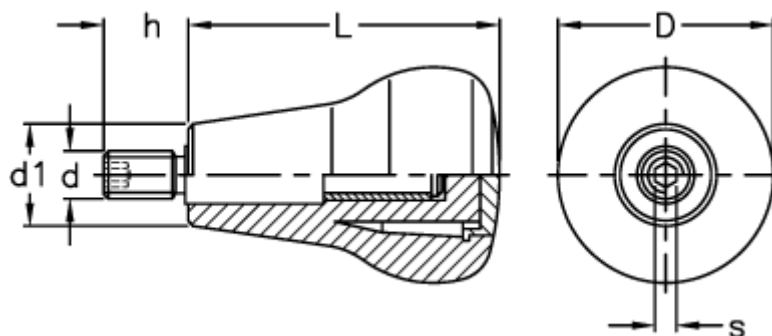

# Data Sheet

Article number: 2304026681

Description: E+G Revolving handle  
IEL.65+x-M10

## Measures

D	= 45
d1	= 23
d 6g	= M10
h	= 17
L	= 65
s	= 5